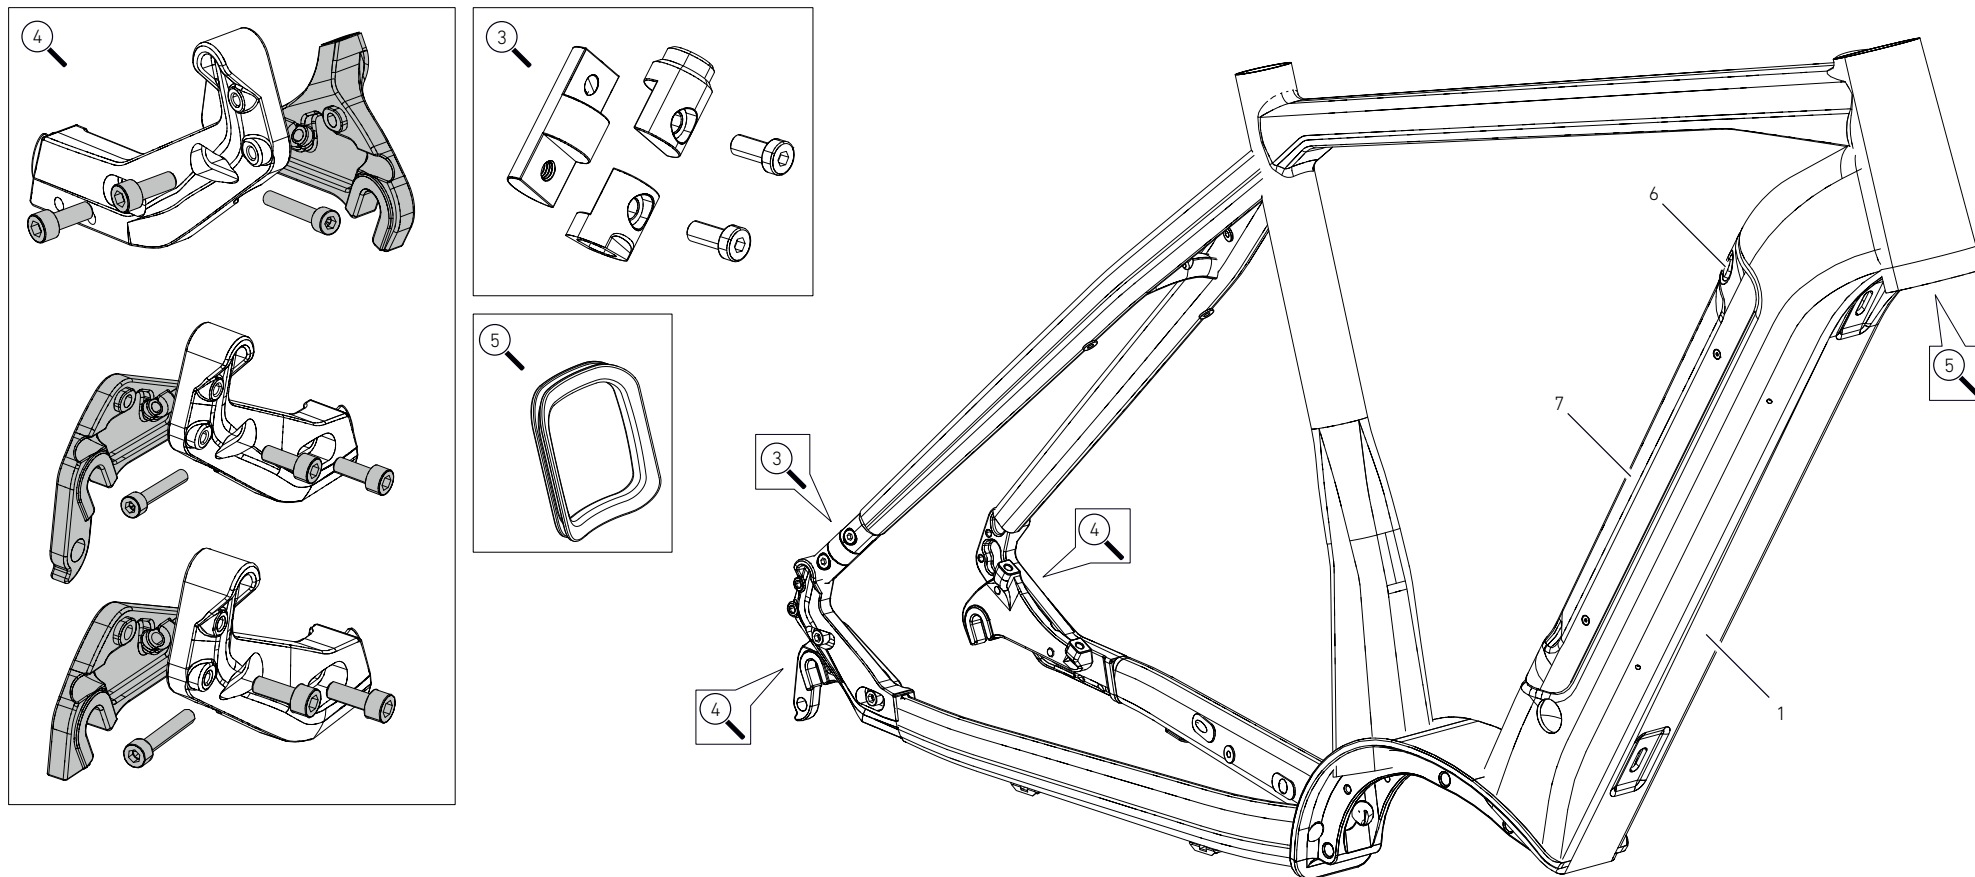

POS.	DESCRIPTION	SPECIFICATIONS	ART. NR.
1	frame	color: matt off white	2302186
		color: matt silver grey	2302187
2	fork	color: matt black / suspension fork	2288470
		color: matt black / rigid fork	2284211
3	belt drive insert	3 piece belt drive insert / 2x M4 x 14 mm	
4	slider	QR / derailleur hanger / 4x M6 x 16 mm	2306420
		QR / no derailleur hanger / 4x M6 x 16 mm	2306421
		QR / hanger left / 4x M6 x 16 mm	2339537
5	H/T rubber cable routing		2313568

POS.	DESCRIPTION	SPECIFICATIONS	ART. NR.
6	battery cover plug		
7	battery cover	max. load for the eyelets: 1.5 kg!	2267560
	cable clamp	4x clamp / 4x M3 x 8 mm	2273976
	cable routing foam	1x	
	charging port cover plug		2314750
	GREASE	Motorex Bike Grease 2000 100 g	49208600
	CARBON ASSEMBLY PASTE	for example DYNAMIC, Art. Nr. 25377201	