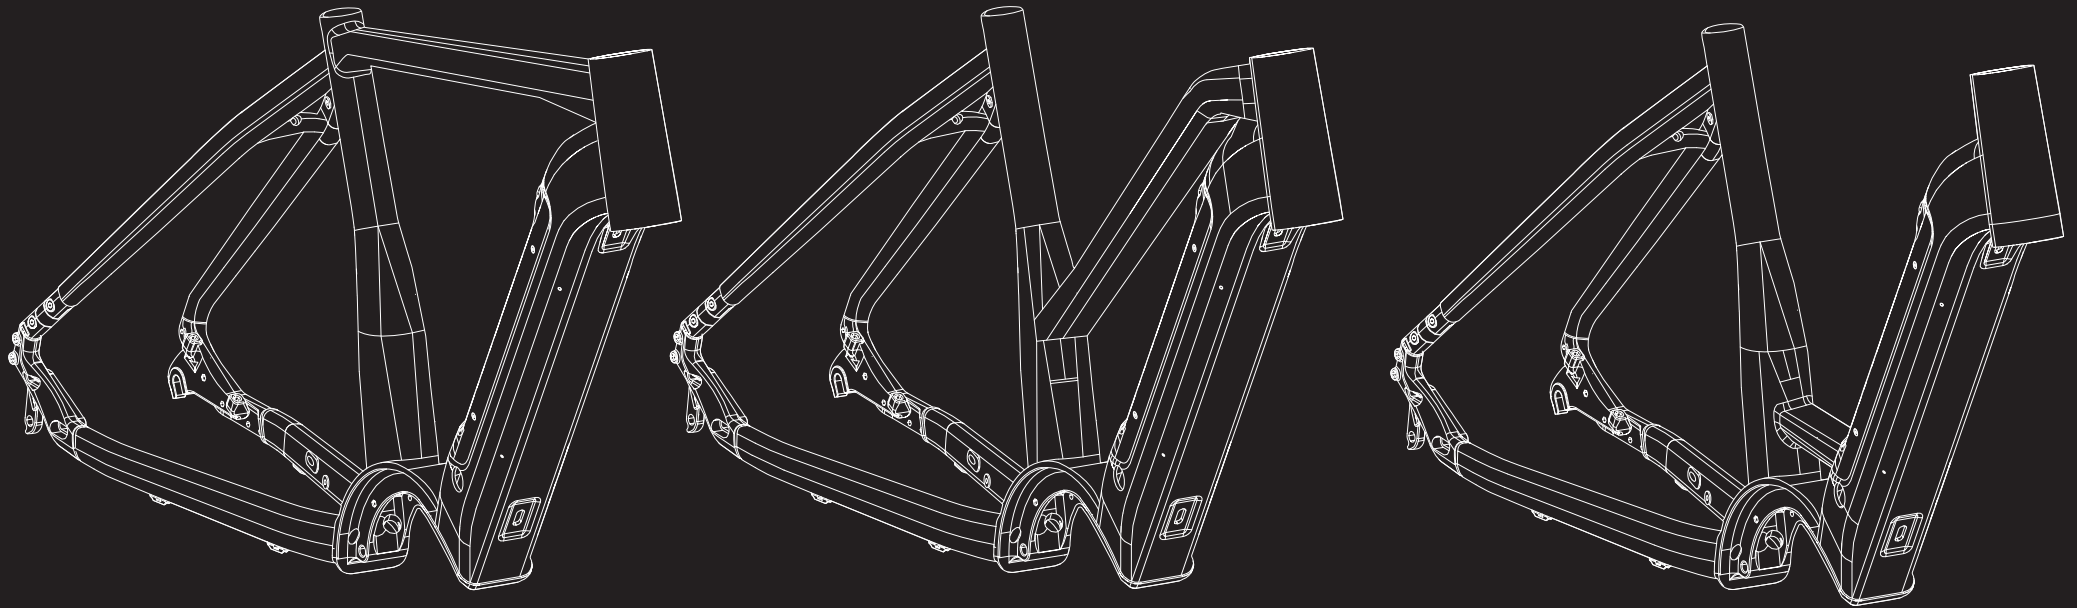

ROSE

ANY QUESTIONS?

technik@rosebikes.com

ROSE Bikes GmbH
Schersweide 4
46395 Bocholt, Germany

XTRA WATT

FRAME DETAILS
MODELYEAR 2021