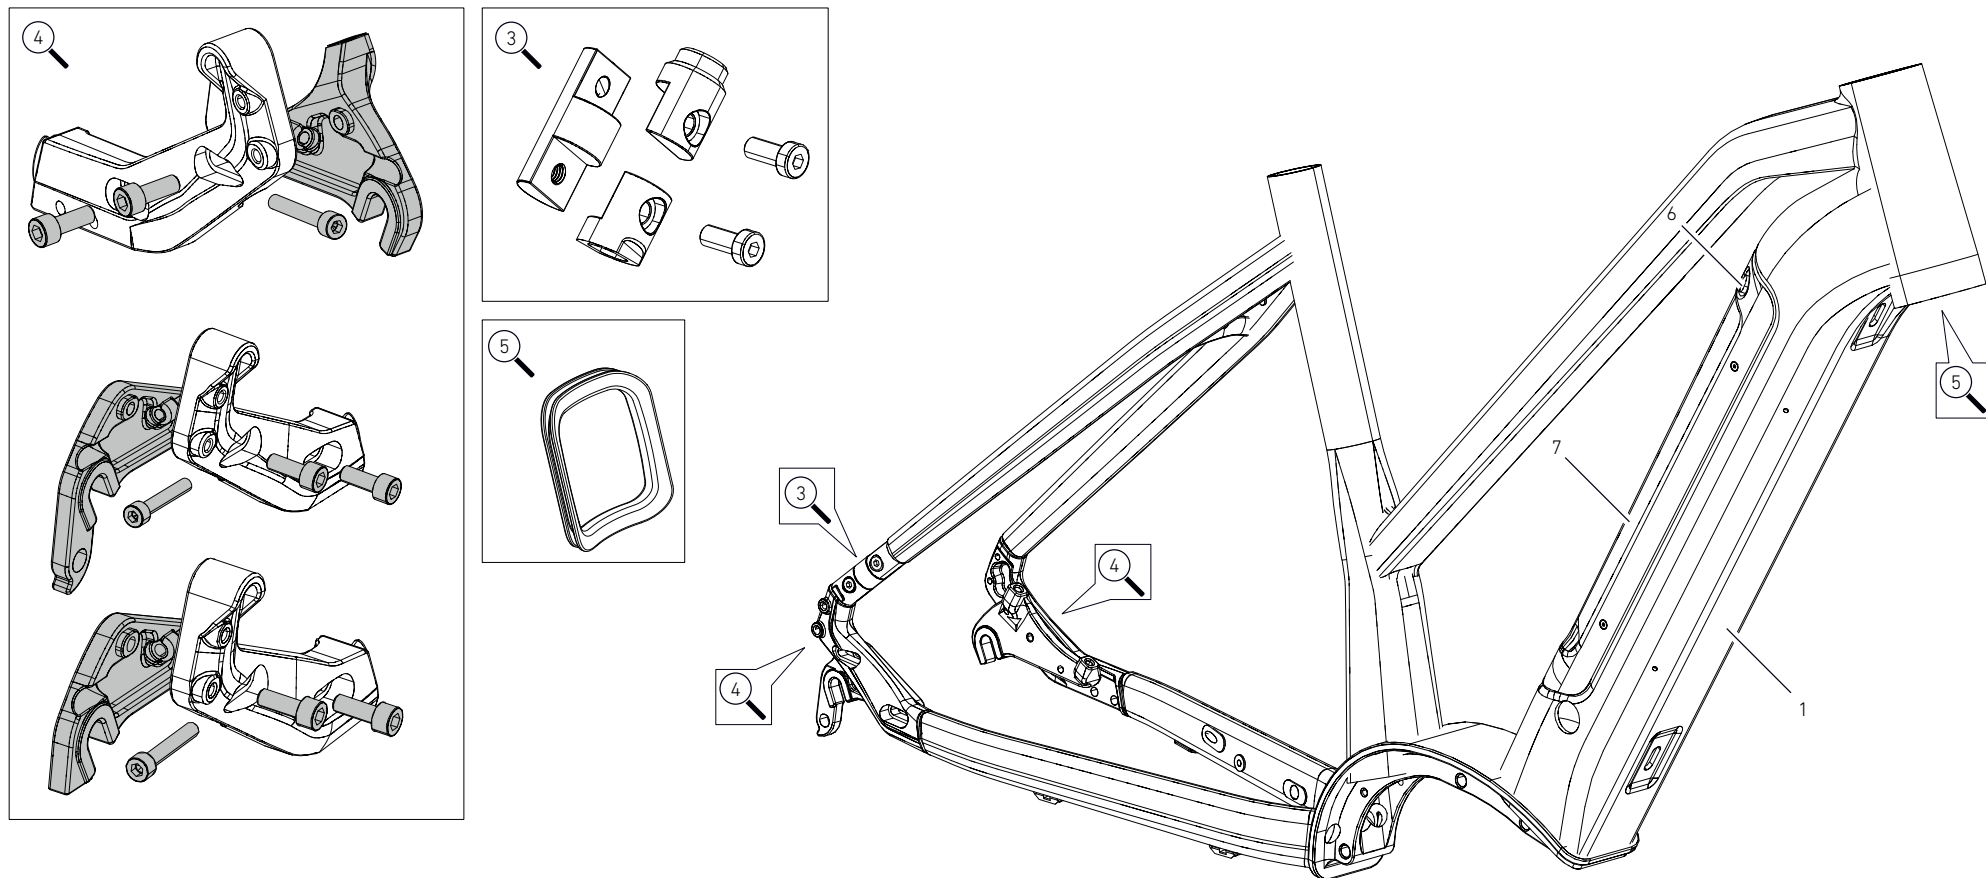

XTRA WATT

FRAME DETAILS MIXTY

POS.	DESCRIPTION	SPECIFICATIONS	ART. NR.
1	frame	color: matt off white	2302190
		color: matt silver grey	2302191
2	fork	color: matt black / suspension fork	2288470
		color: matt black / rigid fork	2284211
3	belt drive insert	3 piece belt drive insert / 2x M4 x 14 mm	
4	slider	QR / derailleur hanger / 4x M6 x 16 mm	2306420
		QR / no derailleur hanger / 4x M6 x 16 mm	2306421
		QR / hanger left / 4x M6 x 16 mm	2339537
5	H/T rubber cable routing		2313568

POS.	DESCRIPTION	SPECIFICATIONS	ART. NR.
6	battery cover plug		
7	battery cover	max. load for the eyelets: 1.5 kg!	2267560
	cable clamp	4x clamp / 4x M3 x 8 mm	2273976
	cable routing foam	1x	
	charging port cover plug		2314750
	GREASE	Motorex Bike Grease 2000 100 g	49208600
	CARBON ASSEMBLY PASTE	for example DYNAMIC, Art. Nr. 25377201