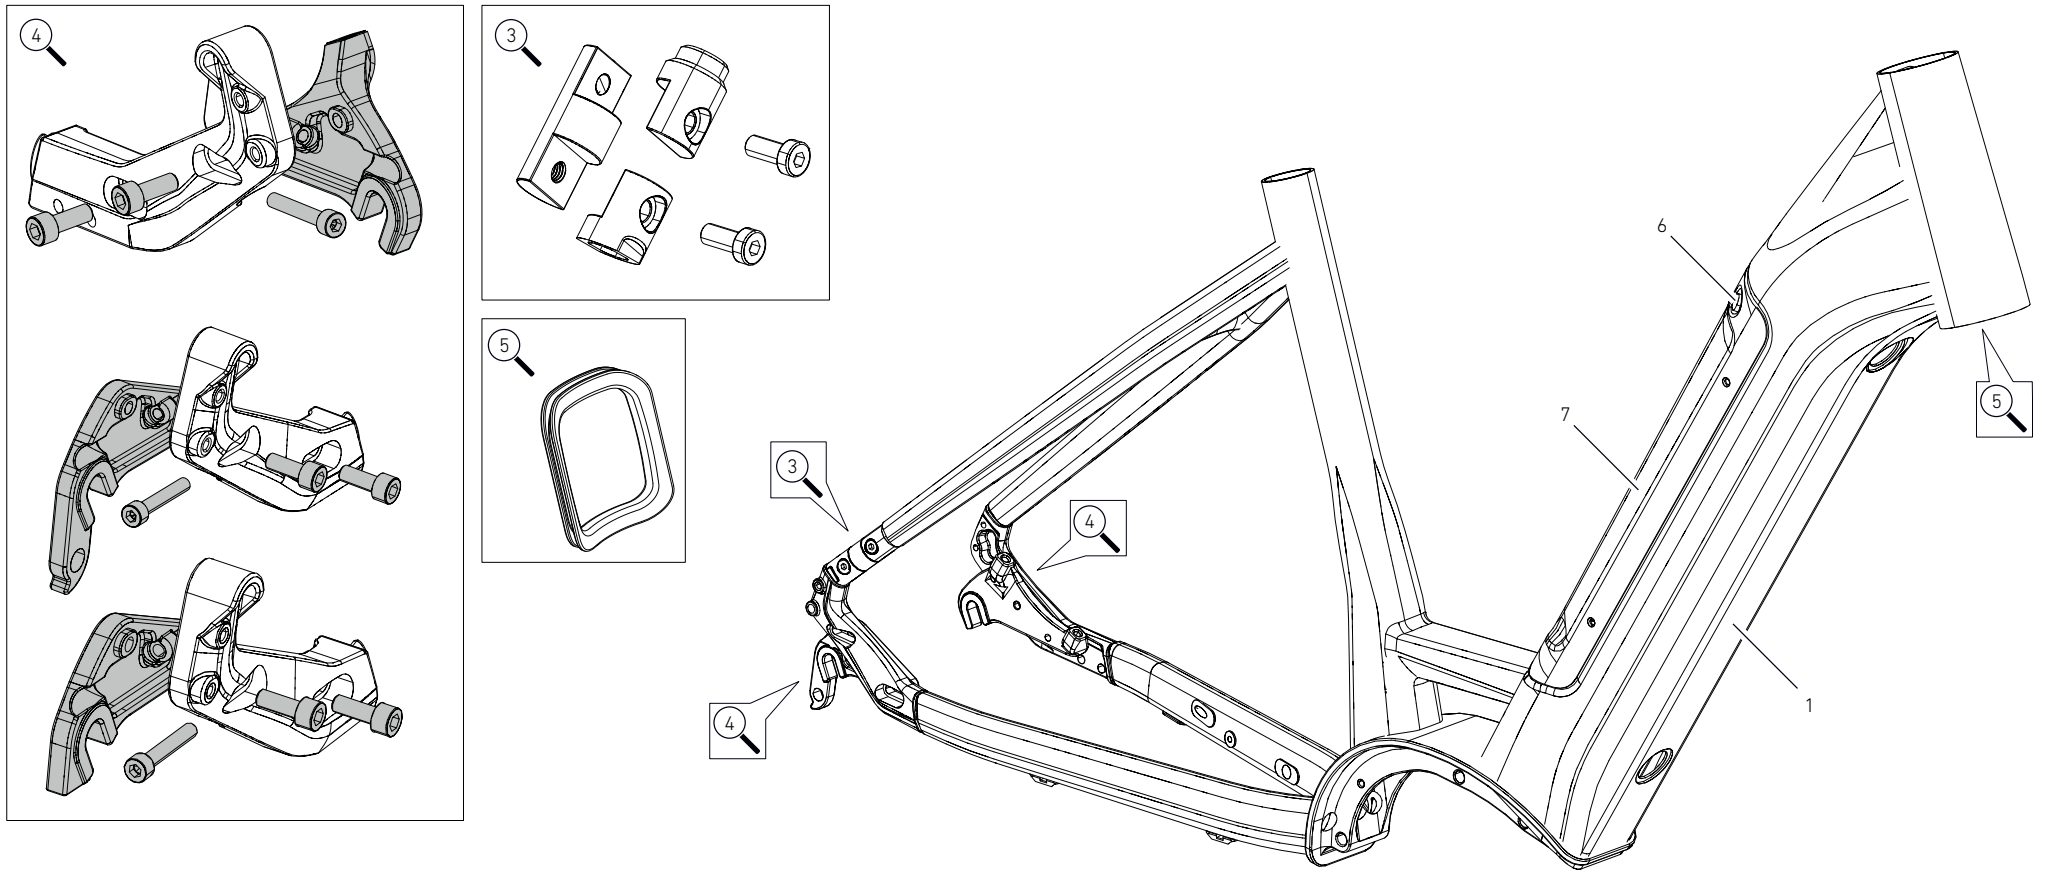

XTRA WATT

FRAME DETAILS COMFORT

POS.	DESCRIPTION	SPECIFICATIONS	ART. NR.
1	frame	color: matt off white	2302193
		color: matt silver grey	2302194
2	fork	color: matt black / suspension fork	2288470
		color: matt black / rigid fork	2284211
3	belt drive insert	3 piece belt drive insert / 2x M4 x 14 mm	
4	slider	QR / derailleur hanger / 4x M6 x 16 mm	2306420
		QR / no derailleur hanger / 4x M6 x 16 mm	2306421
		QR / hanger left / 4x M6 x 16 mm	2339537
5	H/T rubber cable routing		2313568

POS.	DESCRIPTION	SPECIFICATIONS	ART. NR.
6	battery cover plug		
7	battery cover	max. load for the eyelets: 1.5 kg!	2267560
	cable clamp	4x clamp / 4x M3 x 8 mm	2273975
	cable routing foam	1x	
	charging port cover plug		2314750
	GREASE	Motorex Bike Grease 2000 100 g	49208600
	CARBON ASSEMBLY PASTE	for example DYNAMIC, Art. Nr. 25377201