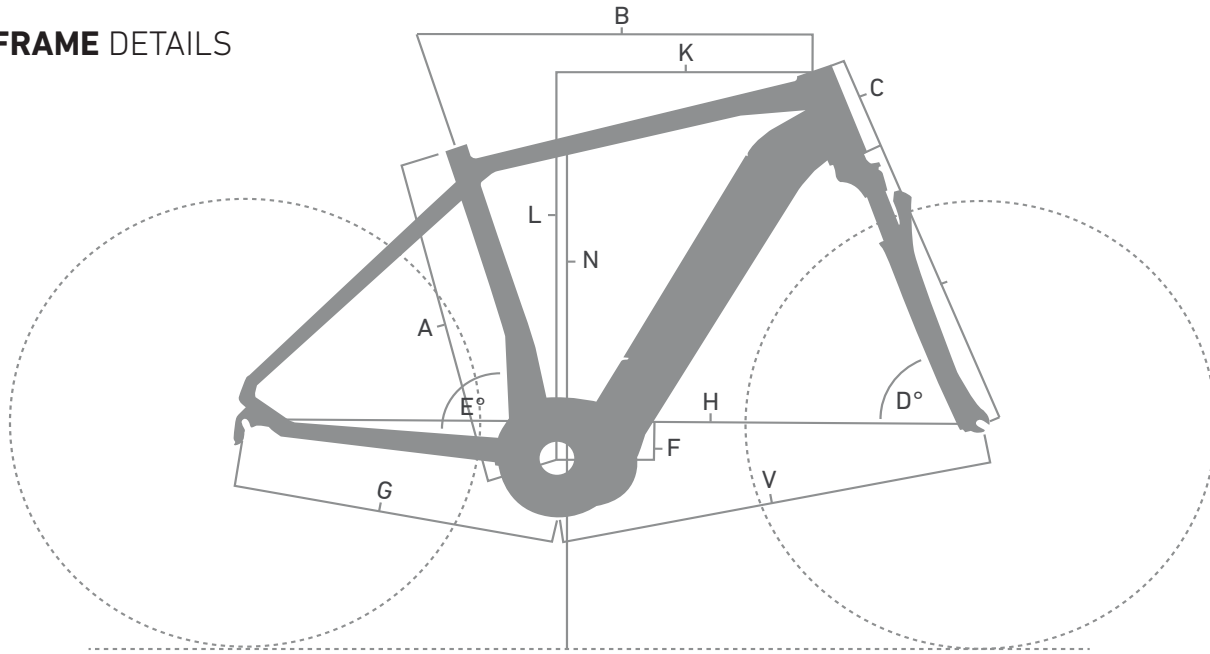

XTRA WATT

FRAME DETAILS

FRAME INTERFACES

BOTTOM BRACKET	Bosch Gen3
FRONT WHEEL AXLE	15mm true axle 100mm
REAR WHEEL AXLE	135 QR
FRONT BRAKE MOUNT	PM 160mm
REAR BRAKE MOUNT	PM 160mm
MAX Ø DISC	180mm
Ø SEATPOST	31.6 mm
MAX. TIRE SIZE	XTRA WATT EVO PLUS: 700Cx50 XTRA WATT EVO PLUS Allroad: 650Bx2.4
MAX. CHAINRING SIZE	50T
FRONT DERAILLEUR MOUNT	no
BOTTLE CAGE	1x, mount on battery cover max. 1.5 kg

MAX SYSTEM WEIGHT (RIDER + BICYCLE + CLOTHING + GEAR + LUGGAGE): 130 KG

BICYCLE WEIGHT:

XTRA WATT EVO PLUS 1: 26 KG (±3%),

XTRA WATT EVO PLUS 2: 26,5 KG (±3%)

XTRA WATT EVO PLUS 3: 27,5 KG (±3%)

XTRA WATT EVO PLUS ALLROAD: 24,5 KG (±3%)

INTENDED USE: DIN 17406 CATEGORY 2

FRAME GEOMETRY

		17" MIXTY	19" MIXTY	21" MIXTY	23" MIXTY	19" GENTS	21" GENTS	23" GENTS	25" GENTS	17" COMFORT	19" COMFORT	21" COMFORT	23" COMFORT
SEATTUBE LENGTH [MM]	A	432	483	533	584	483	533	584	635	432	483	533	584
TOPTUBE LENGTH HORIZONTAL [MM]	B	580	590	600	612	590	600	612	622	600	610	615	622
HEADTUBE LENGTH [MM]	C	138	150	150	175	150	150	175	200	175	175	175	200
HEAD TUBE ANGLE	D	69°	69°	70°	70°	69°	70°	70°	71°	69°	69.5°	70°	70°
SEAT TUBE ANGLE	E	72.5°				72.5°				72.5°			
BB DROP [MM]	F	60				60				60			
REAR CENTER [MM] (CHAINSTAY LENGTH) [MM]	G	487				487				487			
WHEELBASE [MM]	H	1128	1139	1138	1151	1139	1138	1151	1162	1151	1155	1154	1162
FRONT CENTER [MM]	V	648	658.5	657	670	658.5	657	670	681	670	674	673	681.5